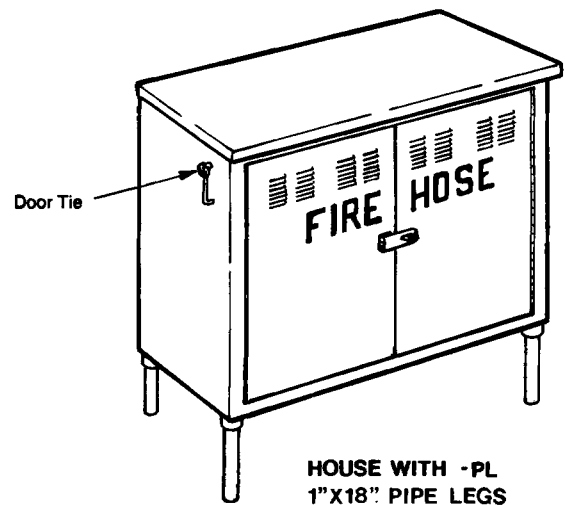

EQUIPMENT HOUSES

REGULARLY FURNISHED: 18 gauge phosphatized steel with red glossy polyester coating with one shelf. Doors with continuous steel hinge (brass pin) equipment brackets and padlock hasp, shipped assembled with thread attachment for pipe legs and 4" high Fire Hose lettering. Two sets of louvers on each door. Size as selected by figure number.

✓	Fig. No.	A	B	C	D
	6030	48"	60"	15"	36"
	6035	36"	45"	15"	24"

OPTIONAL MATERIALS:

- GV Electro galvanized steel with red glossy polyester coating
- AL Aluminum with red glossy polyester coating
- PL 1 x 18 inch long pipe legs