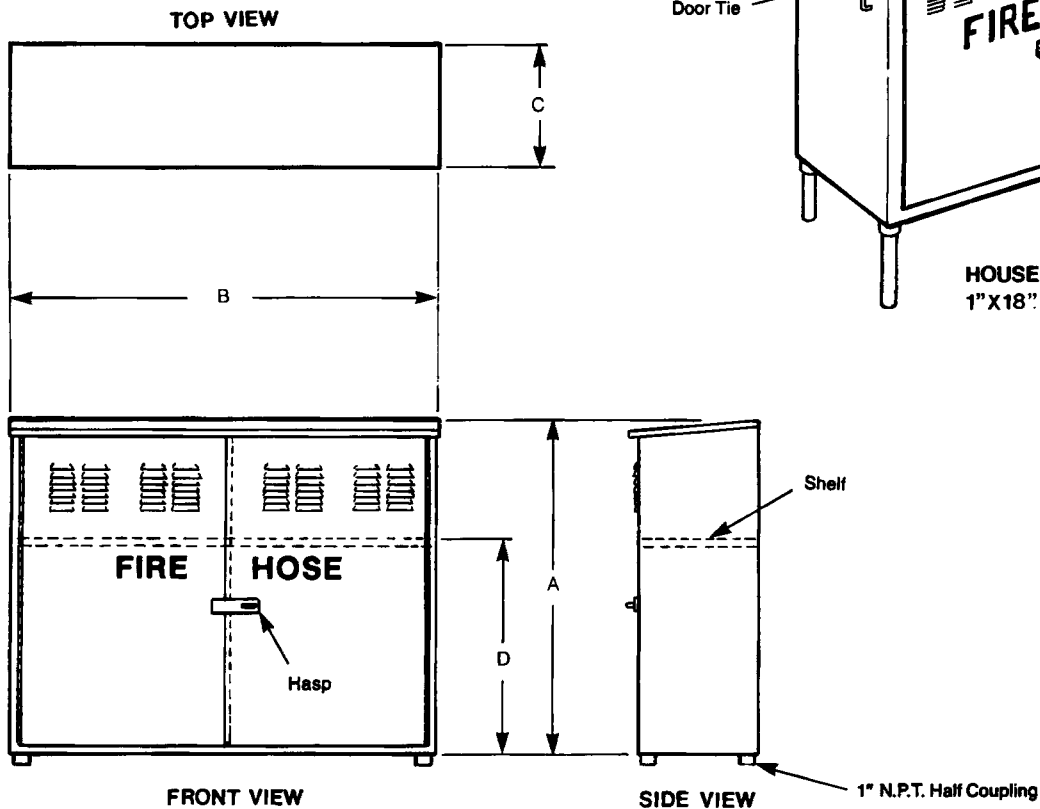

EQUIPMENT HOUSES

REGULARLY FURNISHED: 18 gauge phosphatized steel with red glossy polyester coating with one shelf. Doors with continuous steel hinge (brass pin) equipment brackets and padlock hasp, shipped assembled with thread attachment for pipe legs and 4" high Fire Hose lettering. Two sets of louvers on each door. Size as selected by figure number.

✓	Fig. No.	A	B	C	D
	6030	48"	60"	15"	36"
	6035	36"	45"	15"	24"

OPTIONAL MATERIALS:

- GV Electro galvanized steel with red glossy polyester coating
- AL Aluminum with red glossy polyester coating
- PL 1 x 18 inch long pipe legs

DIMENSIONS ARE SUBJECT TO MANUFACTURERS TOLERANCE AND CHANGE WITHOUT NOTICE. WE ASSUME NO RESPONSIBILITY FOR USE OF SUPERSEDED OR VOID DATA.