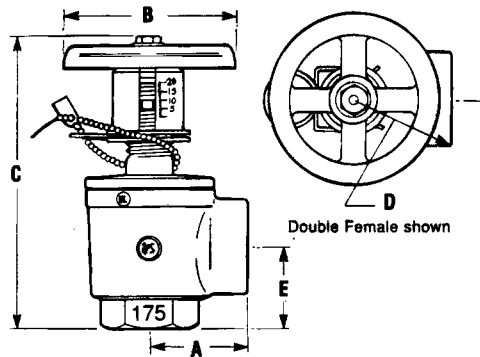

### FEMALE X MALE

**REGULARLY FURNISHED:** Cast brass valve with red hand wheel with pressure restricting feature. Female N.P.T. inlet X male hose thread outlet. 175 lb. rated. Furnished with field setting chart.

- Fig.  
 4080 ..... 1 1/2" Size  
 4085 ..... 2 1/2" Size

- OPTIONAL FINISHES:**  
 - B Polished Brass  
 - C Rough Chrome Plated  
 - D Polished Chrome Plated
- THREADS:**  
 N.S.T.  
 Other \_\_\_\_\_

✓	Size	A	B	Closed C	Open C	D	E
	1 1/2	2 1/4	3 1/2	6 1/2	7 1/2	2 1/2	2
	2 1/2	3 1/2	5	9 1/2	11 1/2	3 1/2	2 3/4

ALL DIMENSIONS IN INCHES

### DOUBLE FEMALE

**REGULARLY FURNISHED:** Cast brass valve with red hand wheel with pressure restricting feature. Female N.P.T. inlet and outlet. 175 lb. rated. Furnished with field setting chart.

- Fig.  
 4090 ..... 1 1/2" Size  
 4095 ..... 2 1/2" Size