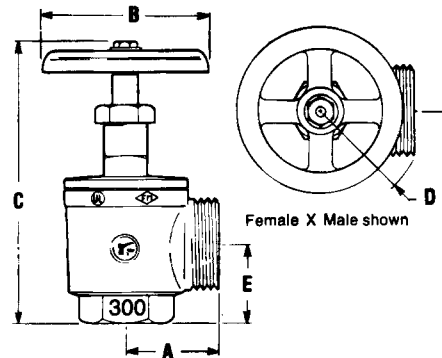

### FEMALE X MALE

**REGULARLY FURNISHED:** Cast brass valve with red hand wheel. Female N.P.T. inlet X male hose thread outlet. 300 lb. rated

- Fig.  
 4060 ..... 1 1/2" Size  
 4065 ..... 2 1/2" Size

- OPTIONAL FINISHES:**  
 - B Polished Brass  
 - C Rough Chrome Plated  
 - D Polished Chrome Plated
- THREADS:**  
 N.S.T.  
 Other \_\_\_\_\_

**VARIATIONS:** Extended stem up to 24", SPECIFY length  
 1/8" petcock SPECIFY location

✓	Size	A	B	Closed C	Open C	D	E
	1 1/2	2 1/4	3 1/2	6 1/2	7 1/2	2 1/2	2
	2 1/2	3 1/2	5	9 1/2	11 1/2	3 1/2	2 3/4

ALL DIMENSIONS IN INCHES

### DOUBLE FEMALE

**REGULARLY FURNISHED:** Cast brass valve with red hand wheel. Female N.P.T. inlet and outlet. 300 lb. rated

- Fig.  
 4070 ..... 1 1/2" Size  
 4075 ..... 2 1/2" Size

### FEMALE X MALE

**REGULARLY FURNISHED:** Cast brass valve with red hand wheel with pressure restricting feature. Female N.P.T. inlet X male hose thread outlet. 175 lb. rated. Furnished with field setting chart.